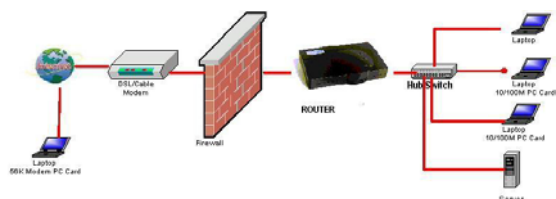

Package Contents:

- One CardBus 10/100M PC Card
- 3.5" Driver diskette
- Easy to follow owner's manual

Systems Requirement:

- IBM compatible notebook with 486 or faster processor
- 10BaseT Ethernet or 100BaseTX Fast Ethernet Network
- One CardBus Type II slot

Network System Support:

Novell NetWare 3.x, 4.x, 5.x
Microsoft Windows 95/98/2000/NT/NT
Linux and More...

Ready, Network & Go!

It's easy to install, it's easy to use! Everyone can do it.

Step 1 - Install Network Adapter

Insert the PN672TX into your notebook's CardBus Slot. Windows 95/98/2000 will detect it. Then, insert the software drivers diskette into the A:/ drive. Windows 95/98/2000 will automatically install and configure the software for you. It's that easy, you don't have to worry about a time-consuming configuration process.

Step 2 - Get Connected

Connect the PN672TX's RJ45 port to the existing network. The PN672TX is 10/100 auto-sensing so you don't need to worry about the speed of your existing network hub. That's it. It's that easy.

Copyright © Hawking Technologies, Inc. 2001. All rights reserved. All trademarks herein are the property of their respective owners.

Mobile Network Diagram: