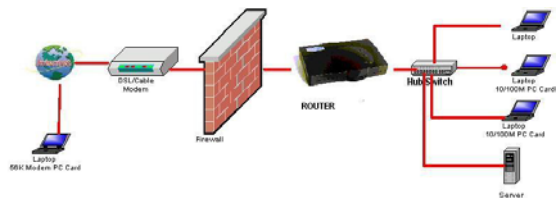

Package Contents:

- One 10/100 PC Card
- 3.5" Driver diskette
- Easy to follow owner's manual

Systems Requirement:

- IBM compatible notebook with 486 or faster processor
- 10BaseT Ethernet or 100BaseTX Fast Ethernet Network
- One Type II PC card slot PCMCIA or CardBus

Network System Support:

- Novell NetWare 3.x, 4.x, 5.x
- Microsoft Windows 95/98/ME/2000
- Microsoft Windows for Workgroup 3.11
- Microsoft Windows NT 3.x, NT 4.x.
- Linux

Ready, Network & Go!

It's easy to install, it's easy to use! Everyone can do it.

Step 1 - Install Network Adapter

Insert the PN652TX into your notebook's PCMCIA or CardBus Slot. Windows will detect it. Then, insert the software Drivers diskette into the A:/ drive. Windows will automatically install and configure the software for you. It's that easy. You don't even need to worry about timely configuration.

Step 2 - Get Connected

Connect the media coupler (included) to the PC Card and then to the existing network via the RJ45 port. The PN652TX is 10/100 auto-sensing so you don't need to worry about what speed your hub is. That's it. It's that easy.

Mobile Network Diagram: