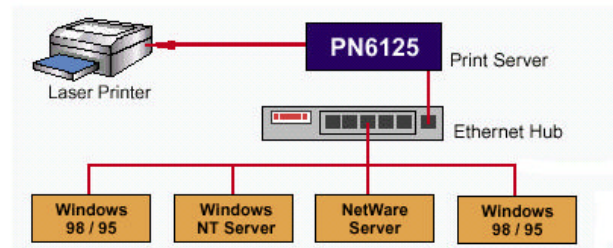

Ready, Network & Go!

It's easy to install, it's easy to use! Everyone can do it.

Step 1 – Connect it

Connect the PN6125 directly to your printer via the Parallel port – no printer cables are needed. Connect to the existing network via the RJ45 port. Next, plug in the included power adapter.

Step 2 – Install it

Then, insert the setup diskette into the A:/ drive and run the Setup program. It's that easy.

Step 3 – Add it

Click the Add Printer Icon to add the printer to your Networked PC. Now you can enjoy fast Network Printing from anywhere and from any application

Application Diagram:

Features	Benefits
RJ45 Port	Connect to a 10BaseT Network
Standard Centronics Port	Directly Connects to printer – No printer cable required
Flexible and convenient	Place your printer anywhere in the network-No need to place your printer next to the workstation or file server
Supports Multiple protocols	Print from anywhere and from any application

Specification:

Network Interface:

- One RJ 45 IEEE 802.3 10BaseT
- Cat.3/5 UTP, 100ohm STP cabling up to 328ft/100M

Printer Interface:

- One DB25 Female print port

LED Indicators:

- Power, Status, Flow/Link

Network Protocol Support:

- IPX/SPX, NETBEUI

Network Operation Systems Support:

- Windows 98/95/ME, 2000, NT 3.51, 4.x
- NetWare 3.12 and 4.x(Bindery & NDS)

Network Printing Support:

- NetWare "Print Server" mode
- NetWare multiple print queues
- Windows NT/2000 printers pool feature
- Multiple NT/2000 servers, printing on demand
- Windows 95/98 peer-to-peer networks

Configuration Support:

- All-in-one Windows-based setup program

Ordering Information:

PN6125 1-Port Mini Print Server
PN7117 1-Port 10/100M Mini Print Server
PN7117P 1-Port Mini Internet Print Server
PN7337P 3-Port Internet Print Server

Hawking Technologies, INC.

6A Faraday, Irvine, California, USA

Sales: (888) 662-8828, (949) 580-0888

Fax: (949) 580-0880

Email: Sales@hawkingtech.com

Tech Support: (949) 580-0878

Email: Techsupport@hawkingtech.com

Web Site: www.hawkingtech.com

Copyright © Hawking Technologies, Inc. 2001. All rights reserved. All trademarks herein are the property of their respective owners. Product specification subjects to change without notice.