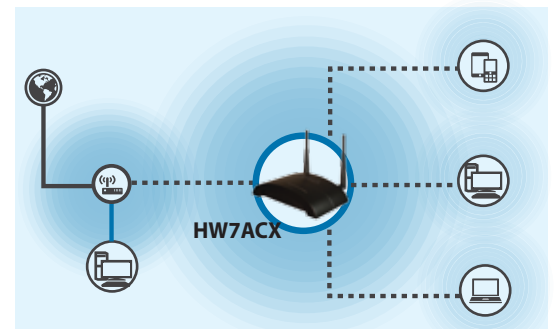

HAWKING TECHNOLOGIES, INC. • IRVINE, CA 92618
SALES: (888) 662-8828 FAX: (949) 206-9072
E-MAIL: sales@hawkingtech.com TECHNICAL SUPPORT: techsupport@hawkingtech.com

SPECIFICATIONS:

- **SOC+RF:** RTL8881AQ + RTL8192ER
- **Flash:** 4MB SPI Flash
- **RAM:** 32MB DDR2 RAM
- **LAN Ports:** 10/100M (Auto-MDI/MDI-X) Ports x5
- **Antenna:** 5/4dBi Dual Band (5GHz/2.4GHz) & 3dBi 2.4GHz Fixed Dipole
- **Output Power:**
  - 2.4GHz
    - 11b(11Mbps): 16±1.5dBm
    - 11g(54Mbps): 14±1.5dBm
    - 11n(20MHz, MCS7): 14±1.5dBm
    - 11n(40MHz, MCS7): 14±1.5dBm
  - 5GHz
    - 11a(54Mbps): 15±1.5dBm
    - 11n(20MHz, MCS7): 13±1.5dBm
    - 11n(40MHz, MCS7): 13±1.5dBm
    - 11n(80MHz, VHTMCS9): 12±1.5dBm
- **Receive Sensitivity:**
  - 2.4GHz
    - 11b(11Mbps): -83dBm±2dBm
    - 11g(54Mbps): -69dBm±2dBm
    - 11n(20MHz, MCS7): -67dBm±2dBm
    - 11n(40MHz, MCS7): -64dBm±2dBm
  - 5GHz
    - 11a(54Mbps): -69dBm±2dBm
    - 11n(20MHz, MCS23): -68dBm±2dBm
    - 11n(40MHz, MCS23): -64dBm±2dBm
    - 11n(80MHz, VHTMCS9): -55dBm±2dBm
- **Power:** 12V, 0.5A Switch Power Adapter
- **Dimension:** 1.5(H) x 6.5(W) x 4.5(D) in
- **Operating Temperature:** 0~40C°, Storage: -20~60C°
- **Operating Humidity:** Operating: 10~90% (Non Condensing)
- **Storage:** Max.95% (Non Condensing)
- **Certification:** CE/FCC

SUPERIOR RANGE

The HW7ACX will expand your wireless range up to 2x further than your existing 802.11n network range extender. It will strengthen the previously weak wireless signal and maximize your networks data transfer rate. This provides a stronger and more solid wireless connection to improve overall uploading and downloading speed. As a result, the user experiences faster speeds and less data lag while streaming or downloading multimedia content (video, music, etc.).

MAXIMUM VERSATILITY