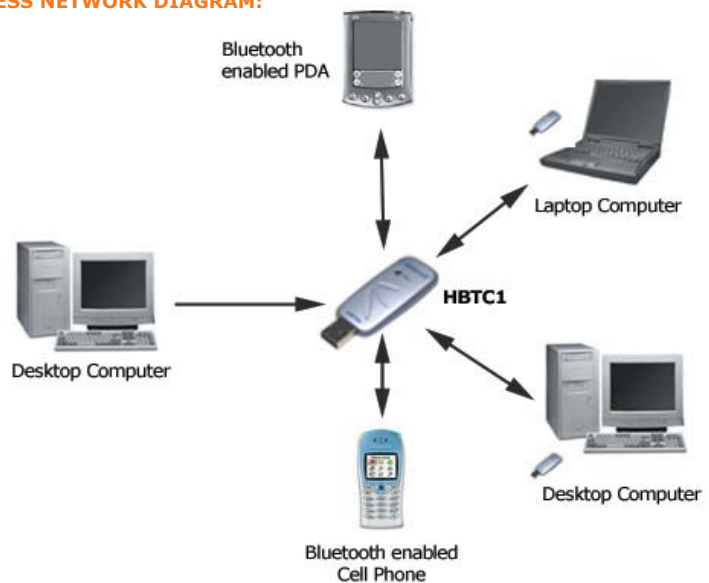

WIRELESS NETWORK DIAGRAM:

Features

- Complies with Bluetooth 1.1 Specifications.
- Uses 2.4 GHz ISM frequency band.
- High-speed Wireless Transmissions, up to 723 Kbps Data Throughput.
- Enables wireless connectivity between a notebook computer and other Bluetooth™ devices.
- Provides a high degree of security for communications between Bluetooth™ devices.
- Connections within ranges of up to 100 meters.
- Plug and play installation in Windows98/ME/2000/XP. Mac OS X+ compatible.
- Connect with Bluetooth™ devices outside your PAN to quickly and easily share data, files and information with a friend or co-worker.
- Synchronize devices in your Personal Area Network to keep your data consistent.