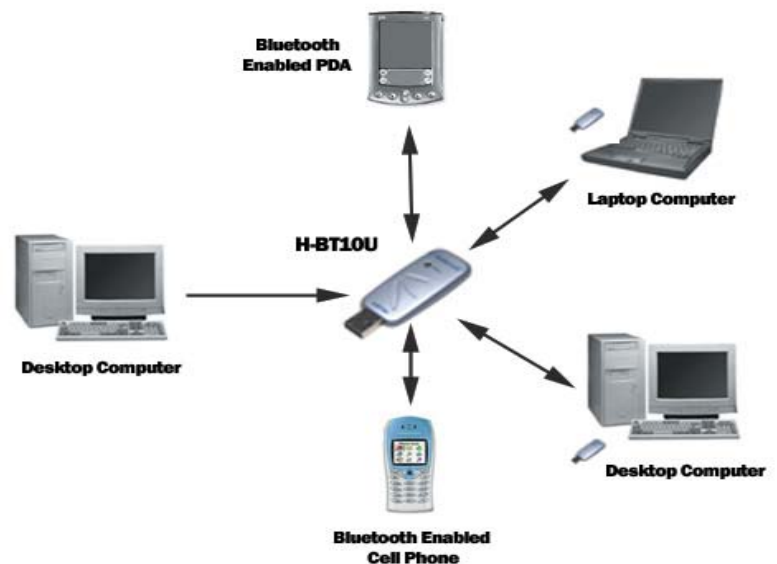

WIRELESS NETWORK DIAGRAM:

Features

- Complies with Bluetooth 1.1 Specifications.
- Uses 2.4 GHz ISM frequency band.
- High-speed Wireless Transmissions, up to 723 Kbps Data Throughput.
- Enables wireless connectivity between a notebook computer and other Bluetooth™ devices.
- Provides a high degree of security for communications between Bluetooth™ devices.
- Connections within ranges of up to 32 feet (10 meters).
- Plug and play installation in Windows98 /ME / 2000 / XP.
- Connect with Bluetooth™ devices outside your PAN to quickly and easily share data, files and information with a friend or co-worker.
- Synchronize devices in your Personal Area Network to keep your data consistent.