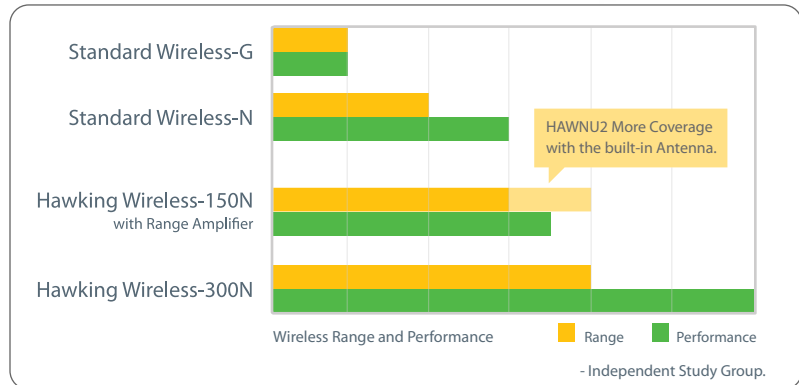

35 HAMMOND, SUITE 150 • IRVINE, CA 92618

SALES: (888) 662-8828

FAX: (949) 206-9072

E-MAIL: sales@hawkingtech.com

TECHNICAL SUPPORT: techsupport@hawkingtech.com

SPECIFICATIONS:

Standard:

- ◆ IEEE 802.11b/g/n
- ◆ Interface: USB 2.0/1.1
- ◆ BUS Type: USB 2.0 Type A
- ◆ Frequency Band
 - 2.4000~2.4835GHz
(Industrial Scientific Medical Band)
- ◆ Data Rate
 - 11b: 1/2/5.5/11Mbps
 - 11g: 6/9/12/24/36/48/54Mbps
 - 11n (20MHz): MCS0-7 (up to 72Mbps)
 - 11n (40MHz): MCS0-7 (up to 150Mbps)
- ◆ Security
 - WEP 64/128, WPA, WPA2
 - Cisco CCX Support
- ◆ Antenna
 - Built-in 13dBi Directional Antenna Connector
- ◆ Output Power
 - 11b: 22dBm±1dBm
 - 11g: 21dBm±1dBm
 - 11n (20MHz): 21dBm±1dBm
 - 11n (40MHz): 17dBm±1dBm
- ◆ Drivers
 - Windows 2000/XP/Vista/7
 - Mac OS X 10.4, 10.5, 10.6
- ◆ LED Link/Activity
- ◆ Dimension
 - Top: 7.75(H) x 5.25(W) x 1(D) in
 - Base: 3.5 (W) in
- ◆ Weight
 - 0.68 lb
- ◆ Temperature
 - Operating : 32~104°F (0~40°C)
 - Storage : 14~140°F (-10~60°C)
- ◆ Humidity
 - Operating: 10~90% (Noncondensing)
 - Storage: Max. 95% (Noncondensing)
- ◆ Certification FCC

SETUP, CONNECT, & GO!

It's easy to install, it's easy to use! Anyone can do it.

STEP 1: Run the Setup CD

STEP 2: Plug in the Wireless USB Adapter

STEP 3: Scan and Connect to your wireless network

RANGE AMPLIFIER

WIRELESS RANGE COMPARISON

CUSTOMIZE YOUR WIRELESS RANGE