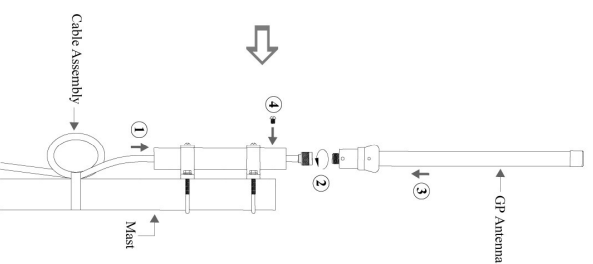

User's Manual For Wireless Antenna

GP Antenna

Omni Directional Antenna

Installation Guide

1. Please remove the antenna from package box and check location is stable for installation.
2. Make sure the connector type.

Antenna connector
N-Type Female

Connector of Cable Assembly
N-Type Male

Figure 1
(Check connector type)

3. Install on Mast at Out-Door
A. Combine the accessories on mast (Please see Figure 2 , 3).

Figure 2
(Combine Process)

Figure 3
(Install Procedure: ①→②→③→④)

- B. Installation finished (Please see Figure 4).

Figure 4

⚠ Caution

- © The Antenna performance is related to different environments or applications.
- © Affect Antenna performance when the Antenna is behind the Wall or closely the Building.