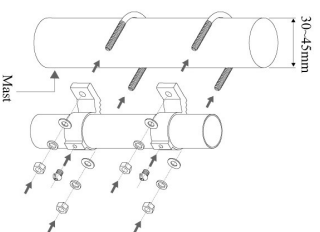

User's Manual For Wireless Antenna

GP Antenna

Omni Directional Antenna

Installation Guide

1. Please remove the antenna from package box and check location is stable for installation.
2. Make sure the connector type.

Antenna connector
N-Type Female

Connector of Cable Assembly
N-Type Male

Figure 1
(Check connector type)

3. Install on Mast at Out-Door
A. Combine the accessories on mast (Please see Figure 2 , 3).

Figure 2
(Combine Process)

Figure 3
(Install Procedure: ①→②→③→④)

- B. Installation finished (Please see Figure 4).

Figure 4

⚠ Caution

- © The Antenna performance is related to different environments or applications.
- © Affect Antenna performance when the Antenna is behind the Wall or closely the Building.