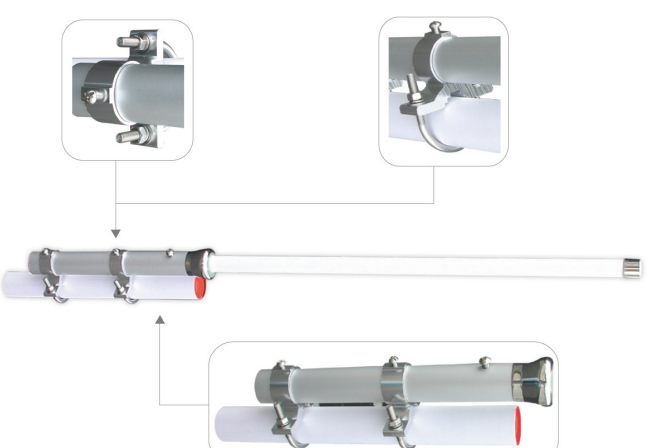

Antenna connector
N-Type Female

Connector of Cable Assembly
N-Type Male

Figure 1
(Check connector type)

3. Install on Mast at Out-Door
A. Combine the accessories on mast (Please see Figure 2 , 3).

Figure 2
(Combine Process)

Figure 3
(Install Procedure: ①→②→③→④)

- B. Installation finished (Please see Figure 4).

Figure 4

⚠ Caution

- © The Antenna performance is related to different environments or applications.
- © Affect Antenna performance when the Antenna is behind the Wall or closely the Building.